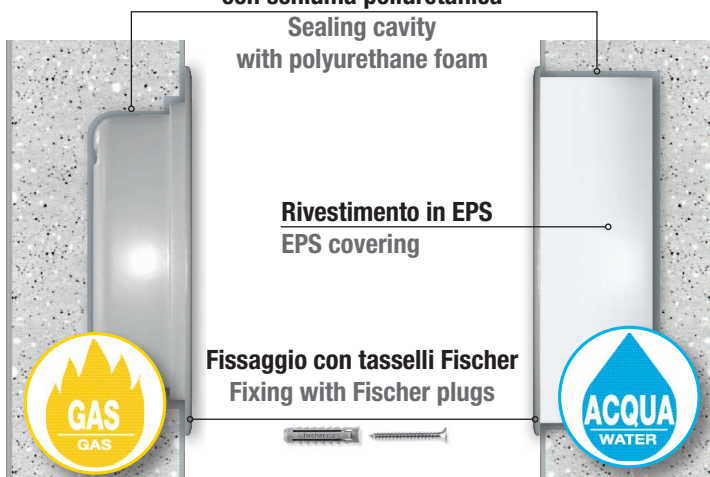

**Sigillatura intercapedine
con schiuma poliuretanic**
Sealing cavity
with polyurethane foam

Rivestimento in EPS
EPS covering

Fissaggio con tasselli Fischer
Fixing with Fischer plugs